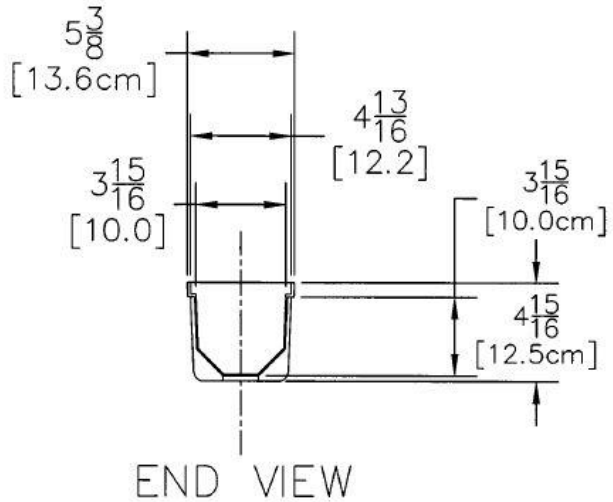

1-877-903-7246

www.trenchdrainsupply.com

| | |
|---|--|
| Number <p style="text-align: center;">141105</p> | Series <p style="text-align: center;">141105 Mearin 100 Channel CPS303 Series</p> |
|---|--|

| | |
|--|---|
| Manufacturer  Quality engineered trench drain system | Specification MEA 141105 REINFORCED FIBERGLASS TRENCH DRAIN CHANNEL, SUPPLIED BY TRENCH DRAIN SUPPLY. |
|--|---|