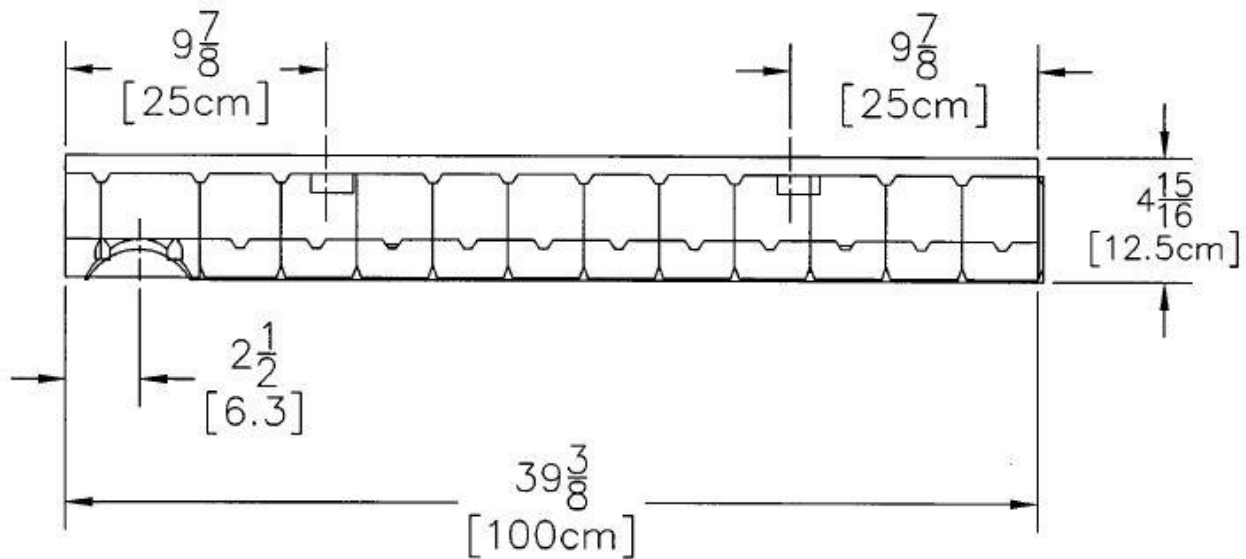

1-877-903-7246

www.trenchdrainsupply.com

| | |
|---|--|
| Number <p style="text-align: center;">141105</p> | Series <p style="text-align: center;">141105 Mearin 100 Channel CPS303 Series</p> |
|---|--|

| | |
|--|---|
| Manufacturer  Quality engineered trench drain system | Specification MEA 141105 REINFORCED FIBERGLASS TRENCH DRAIN CHANNEL, SUPPLIED BY TRENCH DRAIN SUPPLY. |
|--|---|